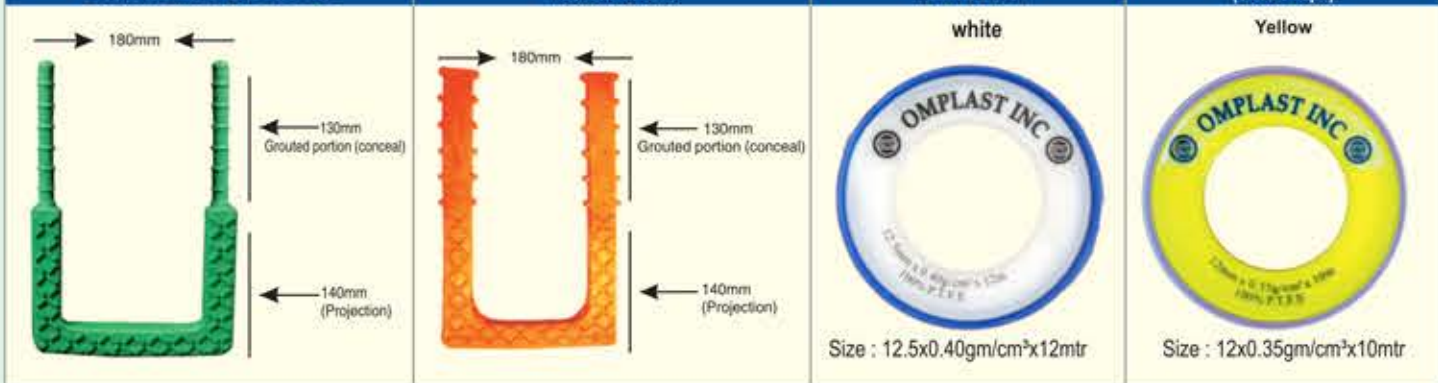

Series -7 OMP. Bottle Traps & "P" Traps

7063 - OMP CP bottle Trap 7" x 18" - Heavy Duty
7064 - OMP CP bottle Trap 7" x 17" - Heavy Duty
7065 - OMP CP bottle Trap 7" x 12" - Heavy Duty
7070 - OMP PVC Bottle Trap (White) 12" x 12"
7071 - OMP PVC Bottle Trap (White) 6" x 12"
7072 - OMP PVC 'P' Trap 32mm/40mm (PP)
7073 - OMP CP 'P' Trap 32mm/40mm (ABS Chrome plated)

7074 - OMP Urinal 'P' Trap 32mm - CP
7066 - OMP Bottle Trap Pipe SS - 12" with Collar
7067 - OMP Bottle Trap Pipe SS - 18" with Collar
7068 - OMP Bottle Trap Pipe SS - 12" without Collar
7069 - OMP Bottle Trap Pipe SS - 18" without Collar
9067 - OMP Health Faucet with SS Flexible pipe

1238 - OMP Sump / Manhole / Water tank Polysteel anchor type footstep
1239 - OMP Sump / Manhole / Water tank Polysteel footstep
1362 - PTFE Thread Seal Tape (Teflon Tape) white
1361 - PTFE Thread Seal Tape (Teflon Tape) Yellow

1240 - OMP DM Ladder (Duct Maintenance Ladder)

Series -5 OMP Connection Pipes

5048 - OMP - Akwatek inlet pipe 18"
5049 - OMP - Akwatek inlet pipe 24"
5060-OMP Wire Mesh Connection Pipe 18"
5061-OMP Wire Mesh Connection Pipe 24"
5058 - OMP Nylon Braided Connection Pipe 18"
5059 - OMP Nylon Braided Connection Pipe 24"
5062-OMP Flat Back Urinal Connection Pipe (With Rubber cork)

5060-OMP Wire Mesh Connection Pipe 18"
5061-OMP Wire Mesh Connection Pipe 24"
5058 - OMP Nylon Braided Connection Pipe 18"
5059 - OMP Nylon Braided Connection Pipe 24"
5062-OMP Flat Back Urinal Connection Pipe (With Rubber cork)

An ISO 9001 certified company

Manufactured by

Best Plumbing Fixtures and Accessories

Magadi Main Road, Sunkadakatte
Bangalore - 560 091, Phone : 65722402,23486788
Mobile : 09243806260 9663087053
Email : omplastinc@yahoo.co.in , info@omplastinc.in
Website : www.omplastinc.in www.indiamart.com

Better Plumbing & Better Living