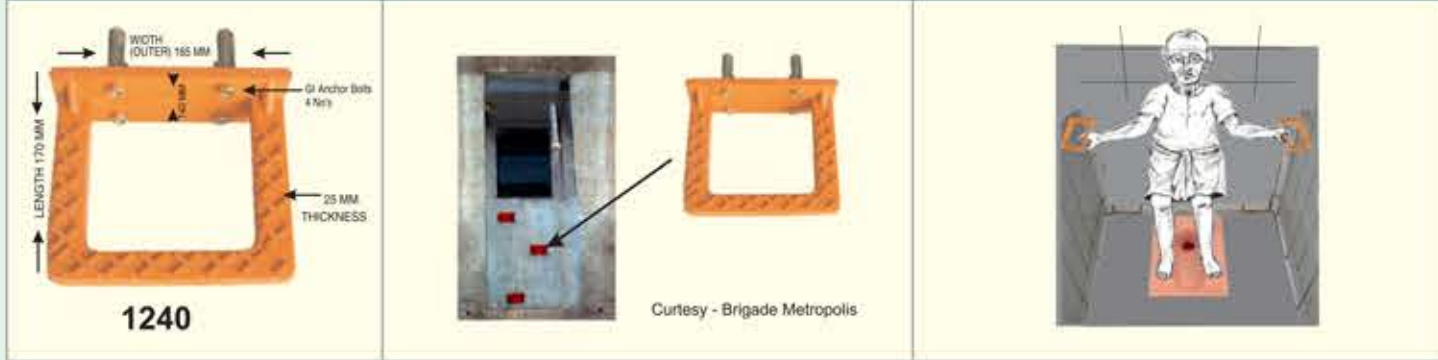

1240 - OMP DM Ladder (Duct Maintenance Ladder)